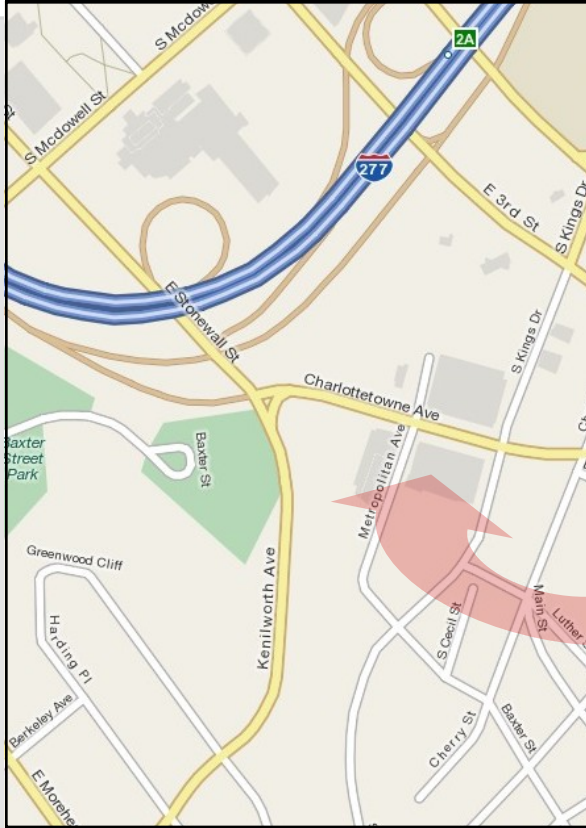

NEW DOMINION BANK[®]

Corporate Office

Directions:

From I-85 or I-77, take 277 to the Kenilworth Exit 2A. At the light, go straight to continue onto Charlottetowne Ave. Take the first right onto Metropolitan Ave.

Parking

Enter the parking deck directly from Metropolitan Ave.

Park only on parking deck level P5 or P6. You may enter the building directly from either level then access the lobby elevators. New Dominion Bank is located on the 5th floor.